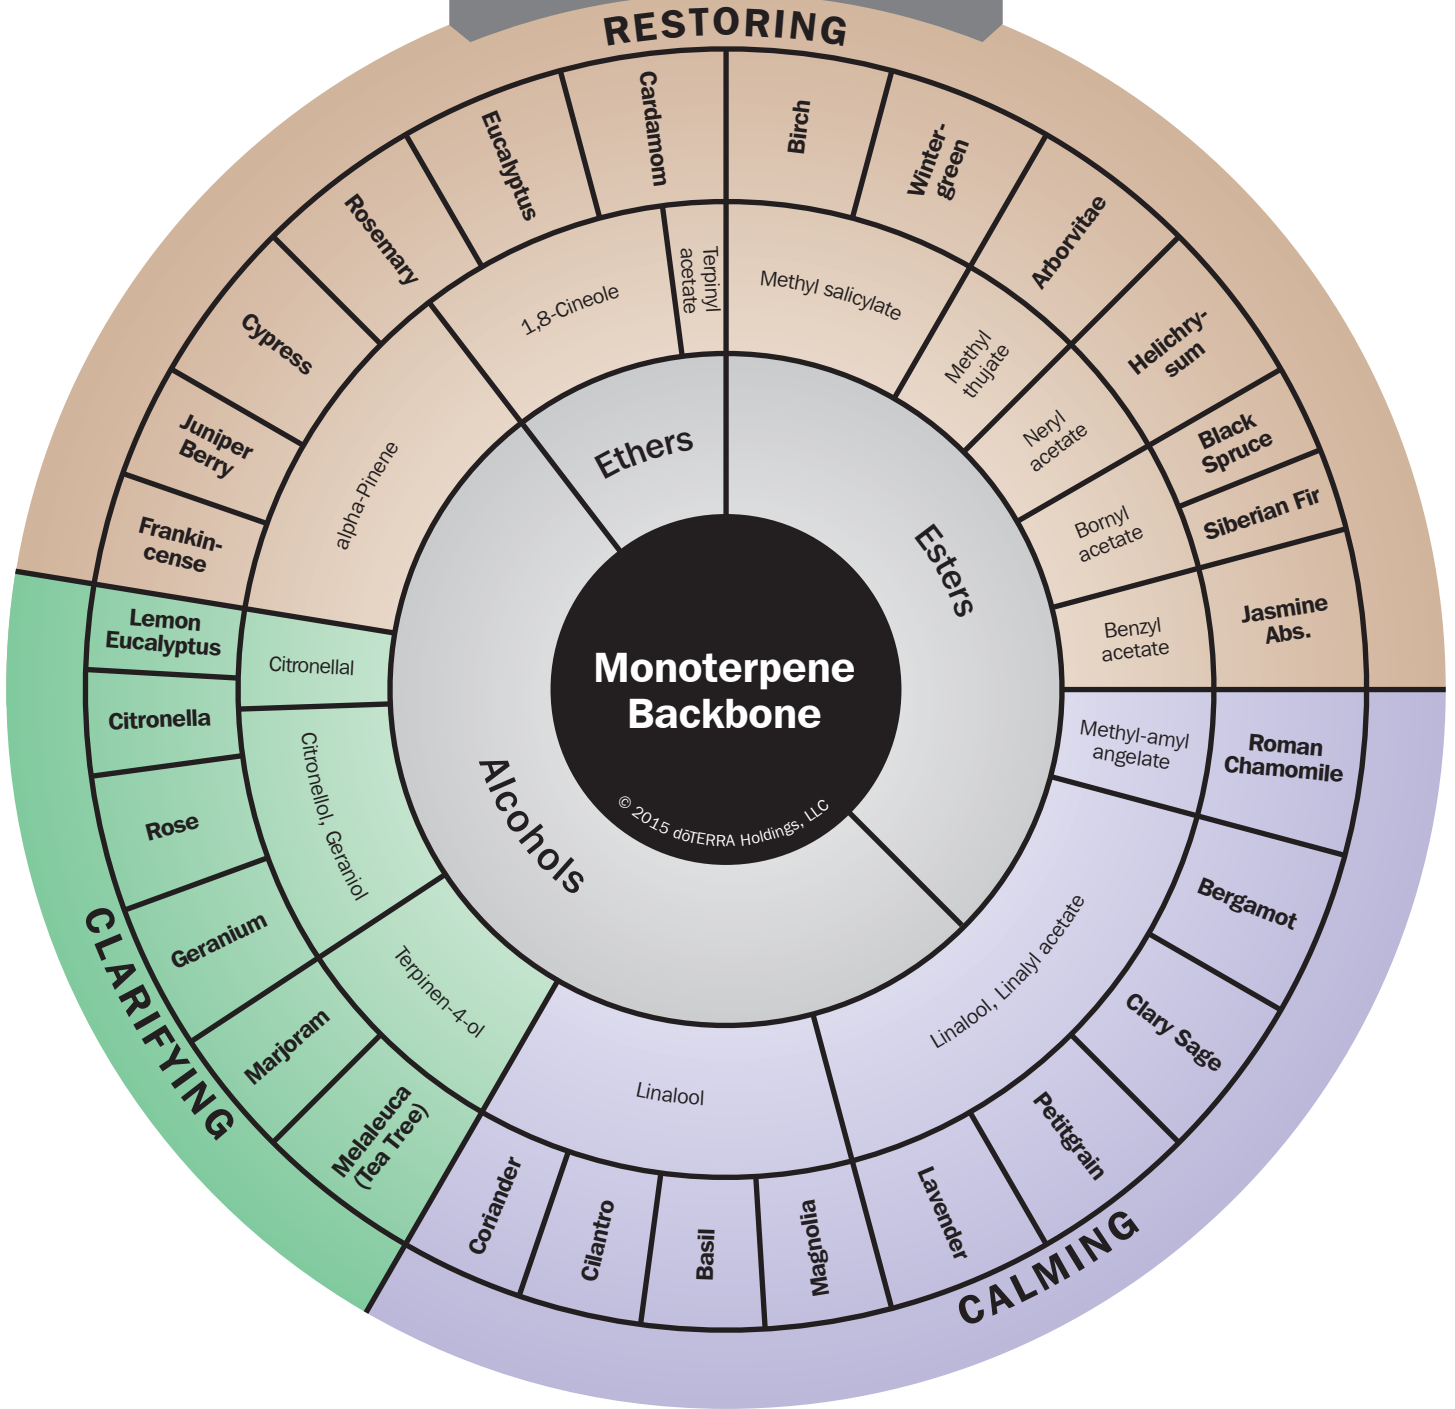

# dōTERRA<sup>®</sup> Oil Chemistry Wheel

RED LINE=DIE CUT

# dōTERRA<sup>®</sup> Oil Chemistry Wheel

RED LINE=DIE CUT

dōTERRA<sup>®</sup>  
Oil Chemistry Wheel

RED LINE=DIE CUT