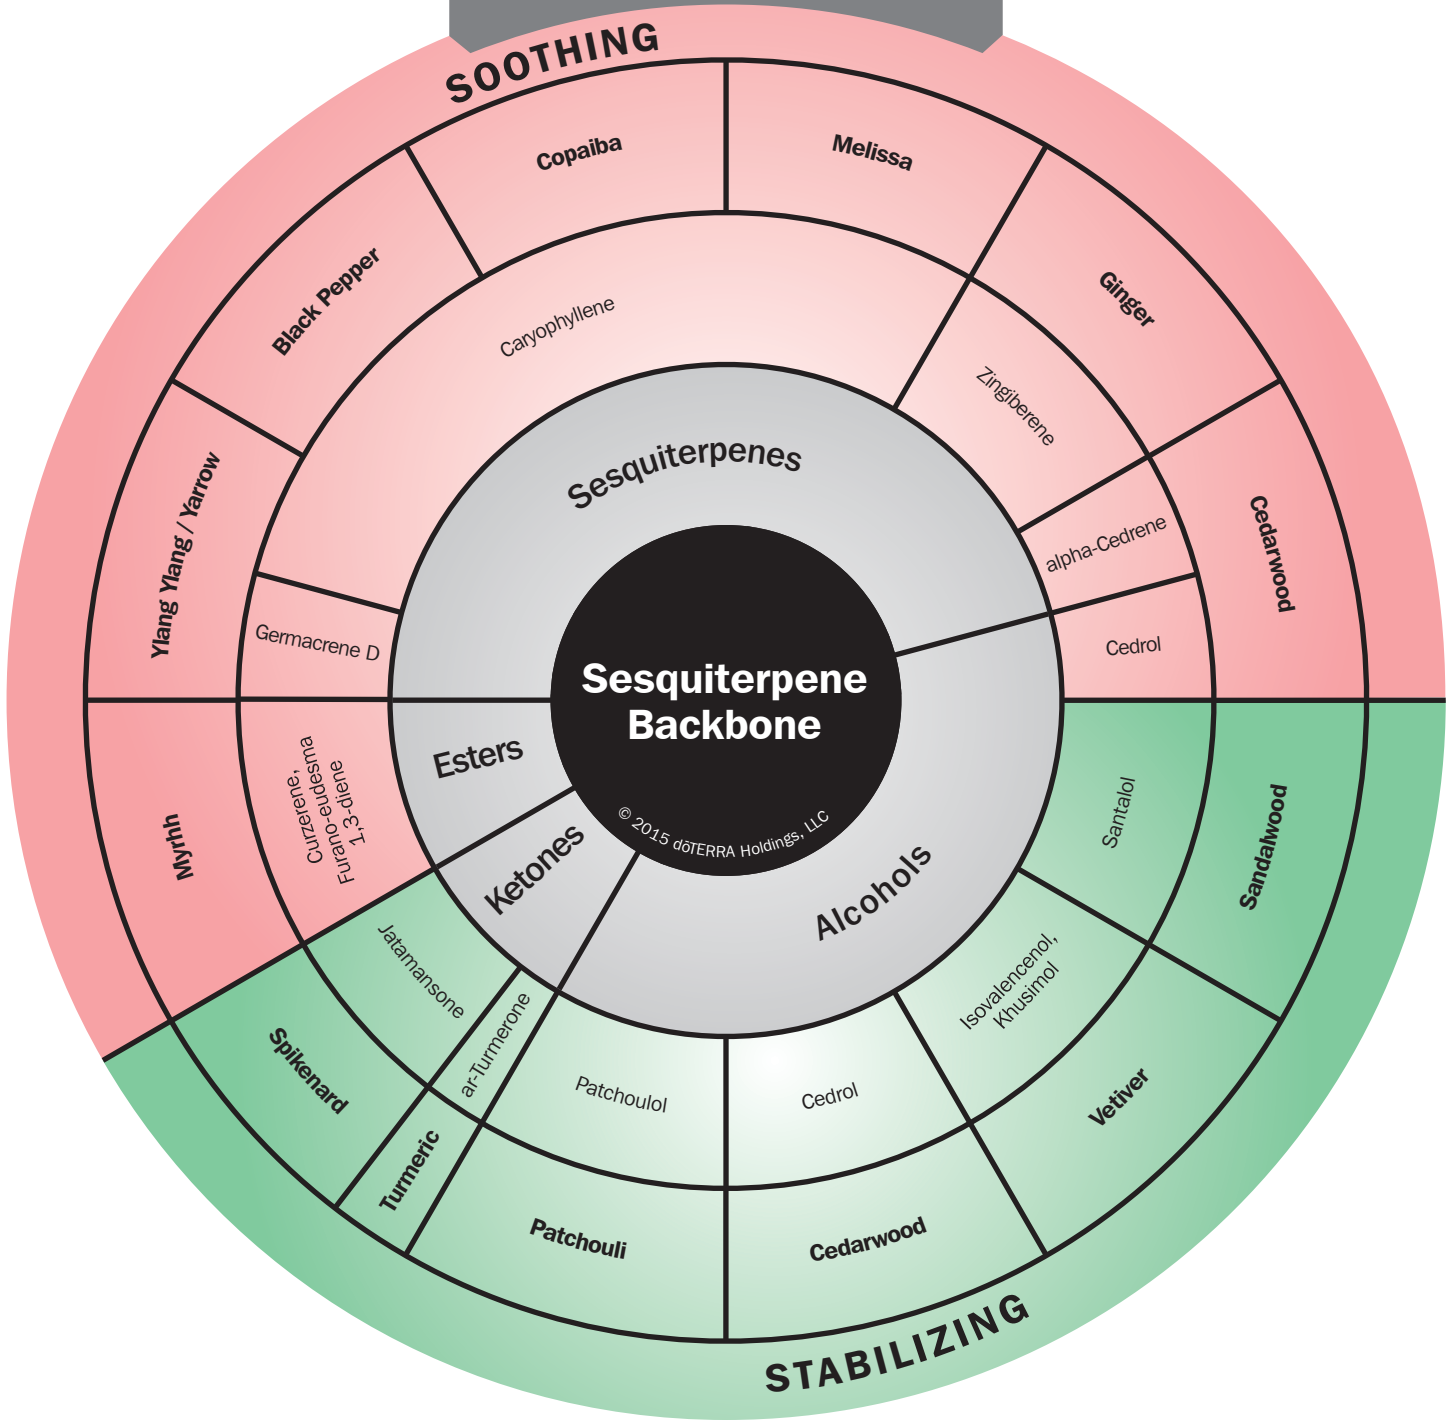

# dōTERRA<sup>®</sup> Oil Chemistry Wheel

RED LINE=DIE CUT

# dōTERRA<sup>®</sup> Oil Chemistry Wheel

RED LINE=DIE CUT

dōTERRA<sup>®</sup>  
Oil Chemistry Wheel

RED LINE=DIE CUT