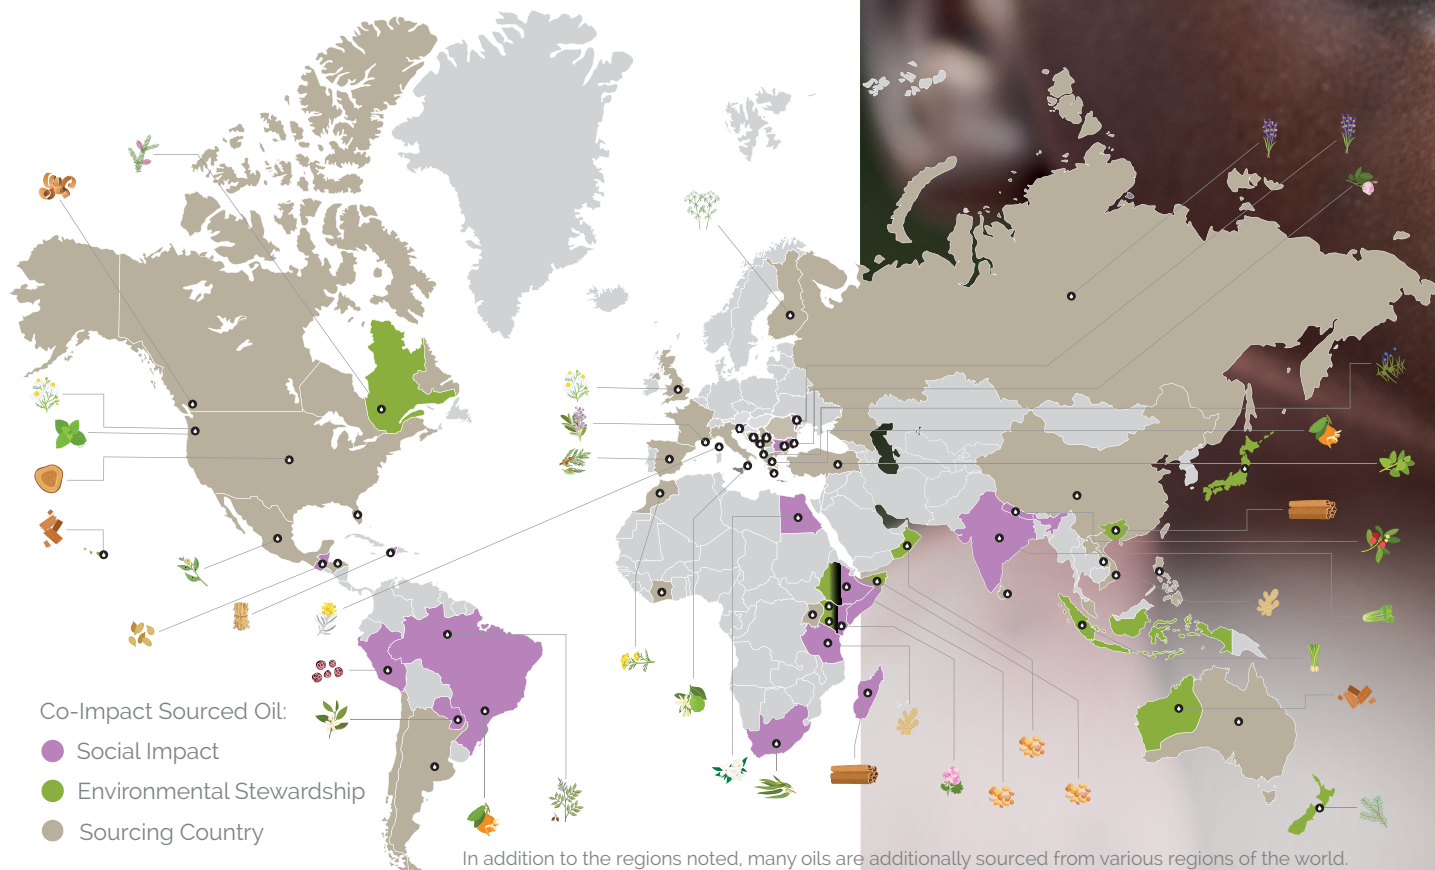

The dōTERRA Impact

At dōTERRA, we source the best and help the most. This is a commitment to produce the world's highest-quality essential oils in ways that truly empower the people we work with on the journey from source to you. We do so through our award-winning Cō-Impact Sourcing® model.

dōTERRA® essential oils are intentionally sourced to create positive change for the people and communities we work with to produce it.

Scan the QR code found next to some of your favorite oils to see how these dōTERRA essential oils are helping to change the world.

Frankincense Top Seller

Essential Oil
Boswellia carterii, sacra, papyrifera, and frereana

Often called the "king of oils," topical and internal use of Frankincense provides modern wellness benefits.*

- Ingest to support healthy cellular function.*
- Helps maintain healthy skin when applied topically.

30070001
15 mL | 74 PV
$105.33 rtl
$79.00 whl

60200224
10 mL roll-on | 52 PV
$69.33 rtl
$52.00 whl

Changing the world is a big task, but we're committed to doing it right.

As dōTERRA works tirelessly to sustainably and responsibly source the best essential oils in the world, dōTERRA Healing Hands® is forging ahead to help the most. #EngageInGood with us to help empower individuals worldwide to be healthy, safe and self-reliant. Join us.

Rose Hand Lotion

dōTERRA Spa Rose Hand Lotion is a light, alluring lotion with CPTG® Rose essential oil that promotes smooth, beautiful skin. This silky formula contains natural moisturizers and humectants that leave hands soft, supple, and nourished. Known for its skin-beneficial properties, Rose essential oil enhances this lotion with the authentic and uplifting aroma of rose petals.

- Bulgarian Rose essential oil is known for its ability to promote smooth, glowing skin
- Sunflower and macadamia seed oils are known for their exceptional moisturizing properties and their ability to retain moisture in the skin
- Non-greasy formula absorbs quickly leaving skin looking healthy, soft, and smooth

60214220
3.3 fl oz/100 mL | 0 PV
$20.00 rtl
$20.00 whl

dōTERRA Hope® Touch

Uplifting Blend

Now including exclusive Jasmine essential oil, this transformative blend symbolizes life, tenacity, and most importantly, hope that we can achieve our best selves and a better world. $10 of each purchase is donated to support those who have experienced trauma.

- Apply to pulse points as you focus on being centered and grounded
- Roll on wrists and temples as you aim to incorporate a hopeful mindset throughout the day
- Apply to hands, rub together, and inhale deeply as needed
- Use to massage base of skull

60222109
10 mL roll-on | 25 PV
$33.33 rtl
$25.00 whl

Tax-Deductible Cash Donation

2001	$1.00	2004	$25.00
2002	$5.00	2005	$100.00
2003	$10.00		

Florida: A COPY OF THE OFFICIAL REGISTRATION AND FINANCIAL INFORMATION MAY BE OBTAINED FROM THE DIVISION OF CONSUMER SERVICES BY CALLING TOLL-FREE (800-435-7352) WITHIN THE STATE (of Florida). REGISTRATION DOES NOT IMPLY ENDORSEMENT, APPROVAL, OR RECOMMENDATION BY THE STATE. Registration #: CH48280.

ILLINOIS: CONTRACTS AND REPORTS REGARDING THE CHARITY ARE ON FILE WITH THE ILLINOIS ATTORNEY GENERAL.

Maryland: A copy of the current financial statement of the dōTERRA Healing Hands Foundation is available by writing 389 S 1300 W, Pleasant Grove UT 84062, or by calling (801) 437-7918. Documents and information submitted under the Maryland Solicitations Act are also available, for the cost of postage and copies, from the Maryland Secretary of State, State House, Annapolis MD 21401, (410) 974-5534.

Michigan: Registration # 55179
NEW JERSEY: INFORMATION FILED WITH THE ATTORNEY GENERAL CONCERNING THIS CHARITABLE SOLICITATION AND THE