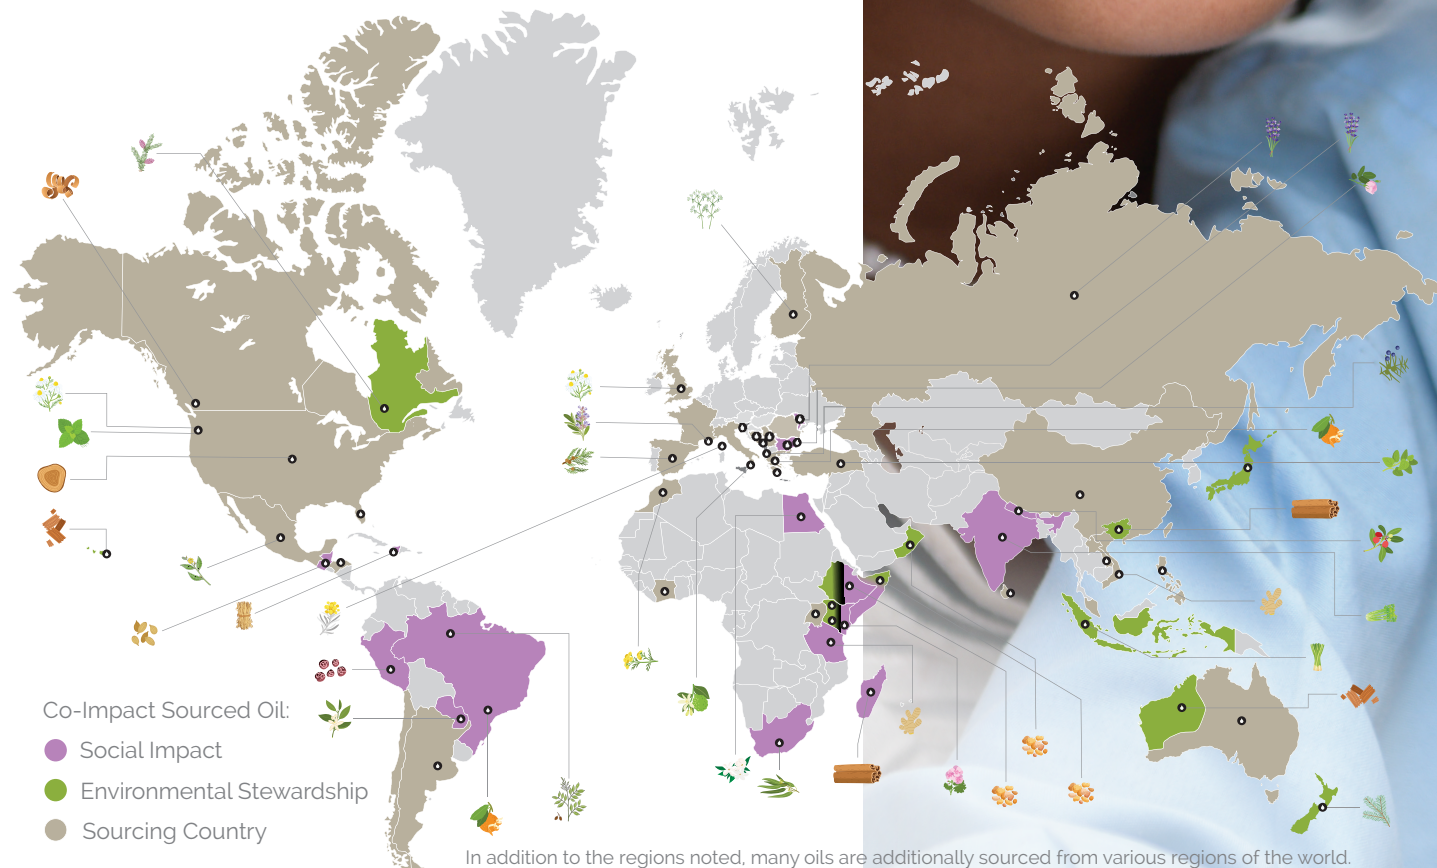

The dōTERRA Impact

At dōTERRA, we source the best and help the most. This is a commitment to produce the world's highest-quality essential oils in ways that truly empower the people we work with on the journey from source to you. We do so through our award-winning Co-Impact Sourcing® model.

Every dōTERRA® essential oil is intentionally sourced to create positive change for the people and communities we work with to produce it. Our 26 High Impact Oils have the biggest impact on the most people.

Scan the QR code found next to some of your favorite oils to see how these dōTERRA essential oils are helping to change the world.

Frankincense Top Seller

Essential Oil
Boswellia carterii, sacra, papyrifera, and frereana

Often called the "king of oils," topical and internal use of Frankincense provides modern wellness benefits.

- Ingest to support healthy cellular function.*
- Supports healthy immune and nervous system function when taken internally.*

A T I N

A T N

30070001
15 mL | 73 PV
$104.00 rtl
$78.00 whl

60200224
10 mL roll-on | 50 PV
$66.67 rtl
$50.00 whl

In addition to the regions noted, many oils are additionally sourced from various regions of the world.