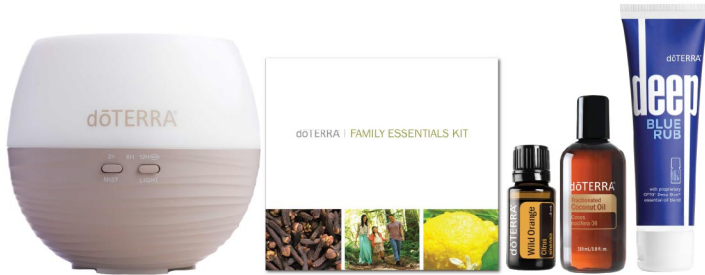

My AromaTouch Kit

English Material: 60213308
Chinese Material: 60213530
Bahasa Material: 60213505

KIT SAVINGS: RM110

RM700.00 | 100 PV

- AromaTouch Technique Kit: 5 mL bottles of Lavender, Peppermint, Tea Tree, Wild Orange, AromaTouch, Balance, Deep Blue, and On Guard + Fractionated Coconut Oil (FCO)
- Petal Diffuser 2.0
- Introductory Packet

My PB Assist+ (12B) Wellness Kit

English Material: 60225956
Chinese Material: 60225958
Bahasa Material: 60225957

KIT SAVINGS:
RM256

RM1060.00 | 180 PV

- 6 PB Assist+ (12B)
- Peppermint
- ZenGest
- Introductory Packet

Enrollment Kits

dōTERRA®

Family Wellness Kit

English Material: 60224506
Chinese Material: 60224508
Bahasa Material: 60224509

KIT SAVINGS: RM197

RM1000.00 | 160 PV

- Family Essentials Kit: 5 mL bottles of Frankincense, Lavender, Lemon, Oregano, Peppermint, Tea Tree, Deep Blue, ZenGest, Easy Air, and On Guard
- Wild Orange
- Deep Blue Rub
- Fractionated Coconut Oil (FCO)
- Petal Diffuser 2.0
- Introductory Packet

- Tea Tree
- Deep Blue (5 mL)
- Easy Air
- On Guard
- ZenGest

- Fractionated Coconut Oil (FCO)
- Petal Diffuser 2.0
- Terrastone Passive Diffuser
- Introductory Packet

Living Wellness Kit

LOYALTY REWARDS PROGRAM FAST TRACK PLAN*