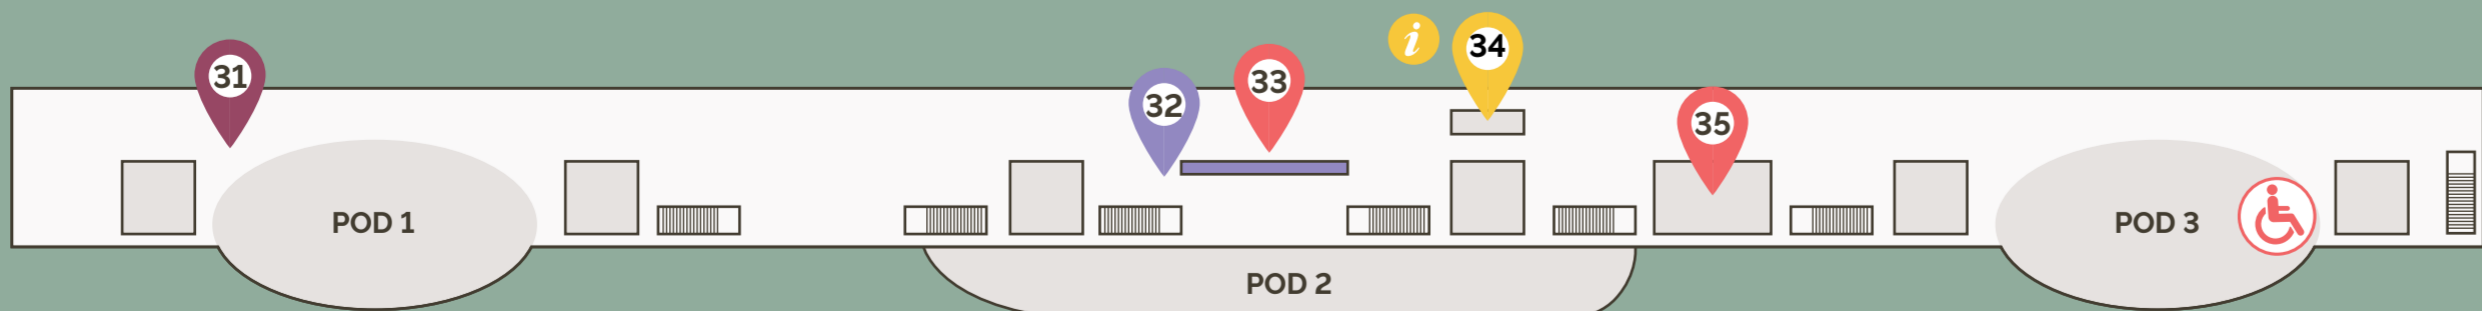

bloom

dōTERRA | EUROPE | CONVENTION 2024

Train station - Torino Lingotto

Metro Station - Italia 61

Oval

- 1 Help Desk
- 2 Entrance and Registration
- 3 Luggage & Stroller Storage
- 4 Translation Support
- 5 Diamond+ Entrance / Registration / Help-desk
- 7 Citrus Lounge Entrance
- 8 Leader Board
- 9 SMEC Sessions

bloom

dōTERRA | EUROPE | CONVENTION 2024

Train station - Torino Lingotto

Metro Station - Italia 61

Showcase

- 9 Merchandise Click & Collect Entrance
- 10 Diamond+ Merchandise & Convention Kit Click & Collect
- 11 Convention Kit Only Click & Collect Entrance
- Elevator
- 12 Move
- 13 Connection Tree
- 14 Immersive Forest Experience
- 15 New Products
- 16 Oils Bar
- 17 Recognition & Diamond Club Collection Point
- HOPE**
- 18 Hope Path
- 19 Co-Impact™ VR Experience
- SELF-CARE**
- 20 Aroma Touch
- 21 Dolce Vita
- WELLNESS**
- 22 Tasting
- 23 Nutrition
- 24 Live
- 25 Loyalty Rewards Program
- INSPIRE**
- 26 Create
- 27 The Lab
- 28 Terra Talks™
- 29 Digital
- OUTDOOR ACTIVITIES**
- 30 dōTERRA Healing Hands Activity

Mezzanine - upper floor

- 31 Citrus Lounge
- 32 Diamond+ Merchandise & Convention Kit Click & Collect
- 33 Merchandise & Convention Kit Click & Collect
- 34 Help Desk
- 35 Convention Kit Click & Collect
- Elevator