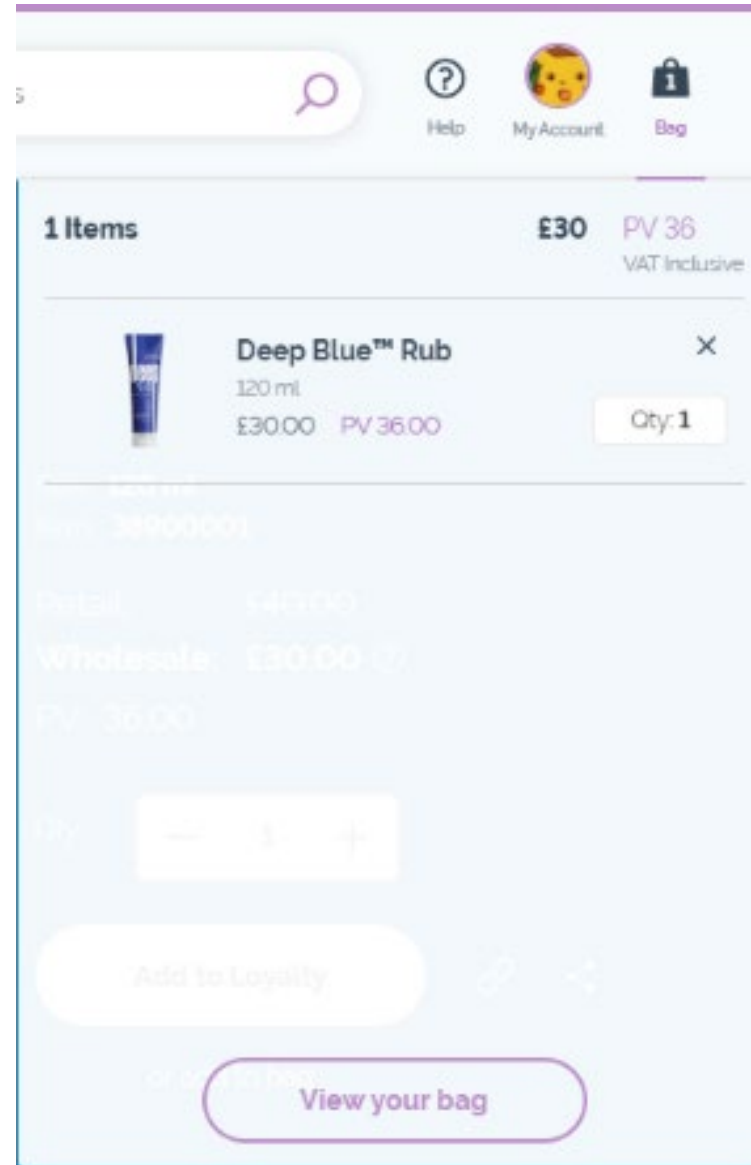

with proprietary dōTERRA Deep Blue essential oil blend
120 ml

Size: 120 ml
Item: 38900001

Retail: £40.00
Wholesale: £30.00 ⓘ
PV: 36.00

Qty: 1

or add to bag

Upgrade to the Athlete's Kit
Discover More

When you are done shopping, review the contents of your bag before checking out.

To view your bag, simply hover over the bag icon in the top right corner of the site and select “View Your Bag”

Once you are viewing the “My Bag” screen, you can use points to purchase the product, or simply buy the product right away by selecting “Continue to Checkout”.

The screenshot displays the 'My Bag' interface. On the left, there is a search bar with the placeholder text 'Search for products by name, brand, ingredient, sku'. Below the search bar, a notification indicates '50 Reward Points. Use to get free product!' with a toggle switch and a help icon. The main product listing shows 'Deep Blue™ Rub' (120 ml) for £30.00, with a '36.00 PV' value. A quantity selector shows '1' item. On the right, the 'Order Summary' section includes a 'Promo Code? Check Here!' checkbox, 'Items (1): £30.00', 'Order Total: £30.00', 'PV: 36.00', and 'Loyalty Points: 360'. A red box highlights the 'Continue to Checkout' button at the bottom of the summary.

My Bag

Search for products by name, brand, ingredient, sku

50 Reward Points. Use to get free product!

Deep Blue™ Rub
120 ml
£30.00 36.00 PV

1

Order Summary

Promo Code? Check Here!

Items (1): £30.00