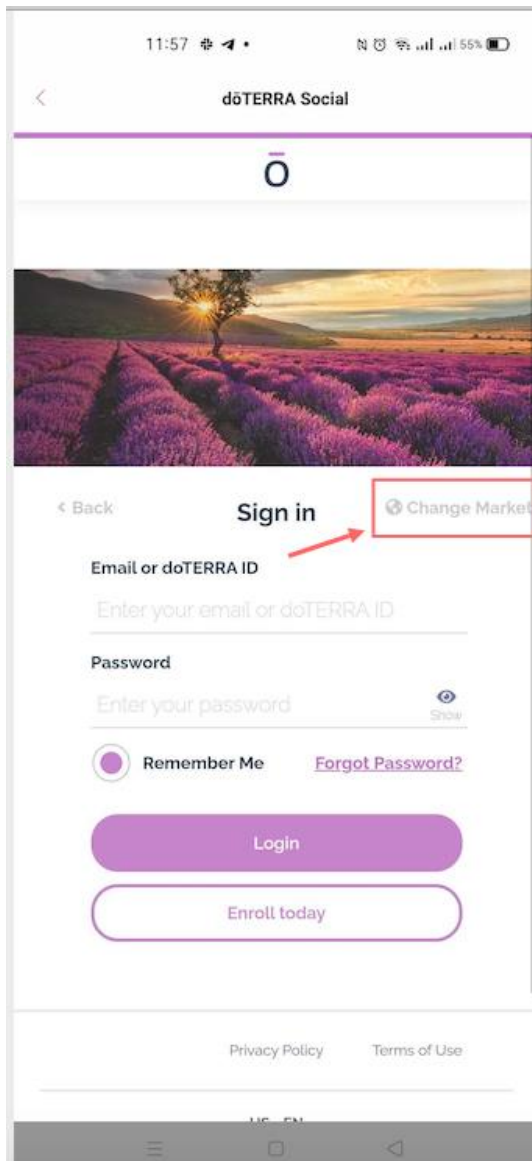

HOW TO LOGIN TO DOTERRA SOCIAL

In order to log in on the desktop, go to <https://social.doterra.com/en> and click on the lavender CONTINUE WITH DOTERRA LOGIN button.

dōTERRA | Social

Log in to Your Account

CONTINUE WITH DOTERRA LOGIN

Or

Email

Password 

[Forgot Password?](#)

LOG IN TO DOTERRA SOCIAL

On the next step fill out your doTERRA ID number and doTERRA password.

Login Page | dōTERRA Essential Oils - Google Chrome

login.doterra.com/us/en-us/sign-in

dōTERRA

< Back Sign in Change Market

Email or dōTERRA ID

Enter your email or dōTERRA ID

Password

Enter your password 

Remember Me [Forgot Password?](#)

Login

Enroll today

Log in the same way in the mobile app. **In case** there is an error message, sign out, change the market and re-log in.

Here is a short video to demonstrate the instructions given above:
<https://www.loom.com/share/b956b8877fd24ef6930250754a413efe>