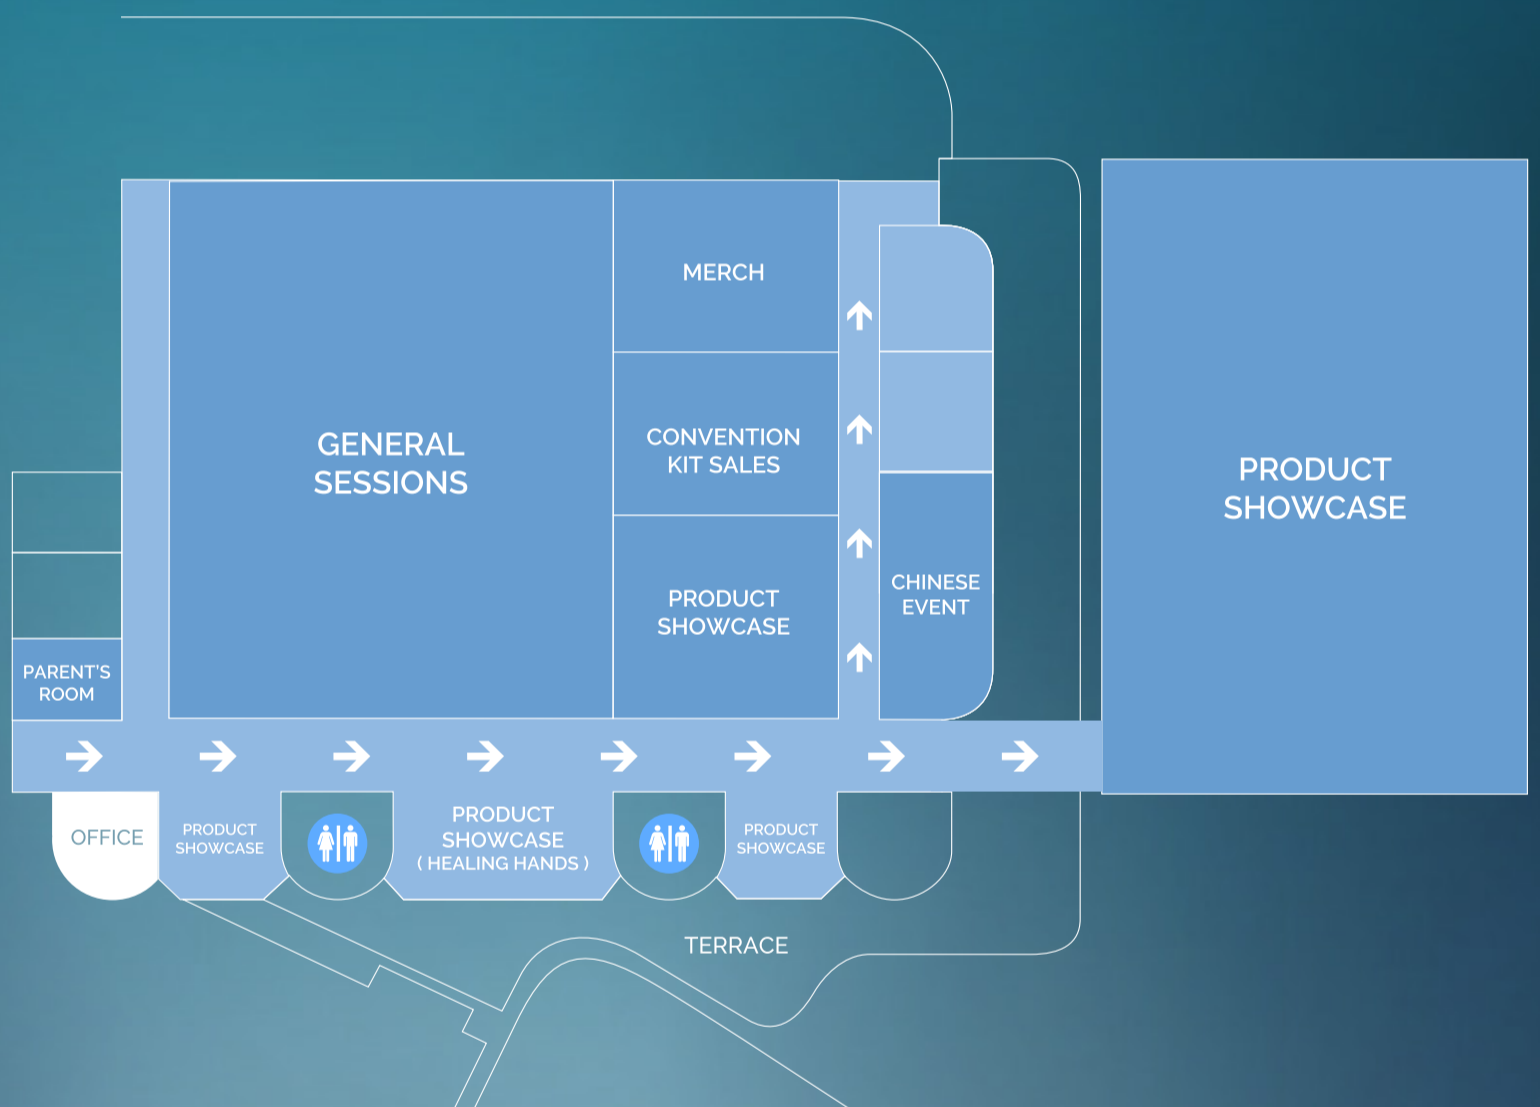

Entry Level (L3)

THE STAR GOLD COAST

From main Casino entry, walk around past M&G Cafe & Bar to the dōTERRA® Beyond entry.

Entry Level (L3)

dōTERRA® BEYOND

dōTERRA® Beyond registration, entry, sessions, showcase and more.

REGISTRATION

Level 6

GALA EVENT

Enter via Lift from Entry Level (L3) up to Level 6. Follow signs to dōTERRA® Gala Masquerade