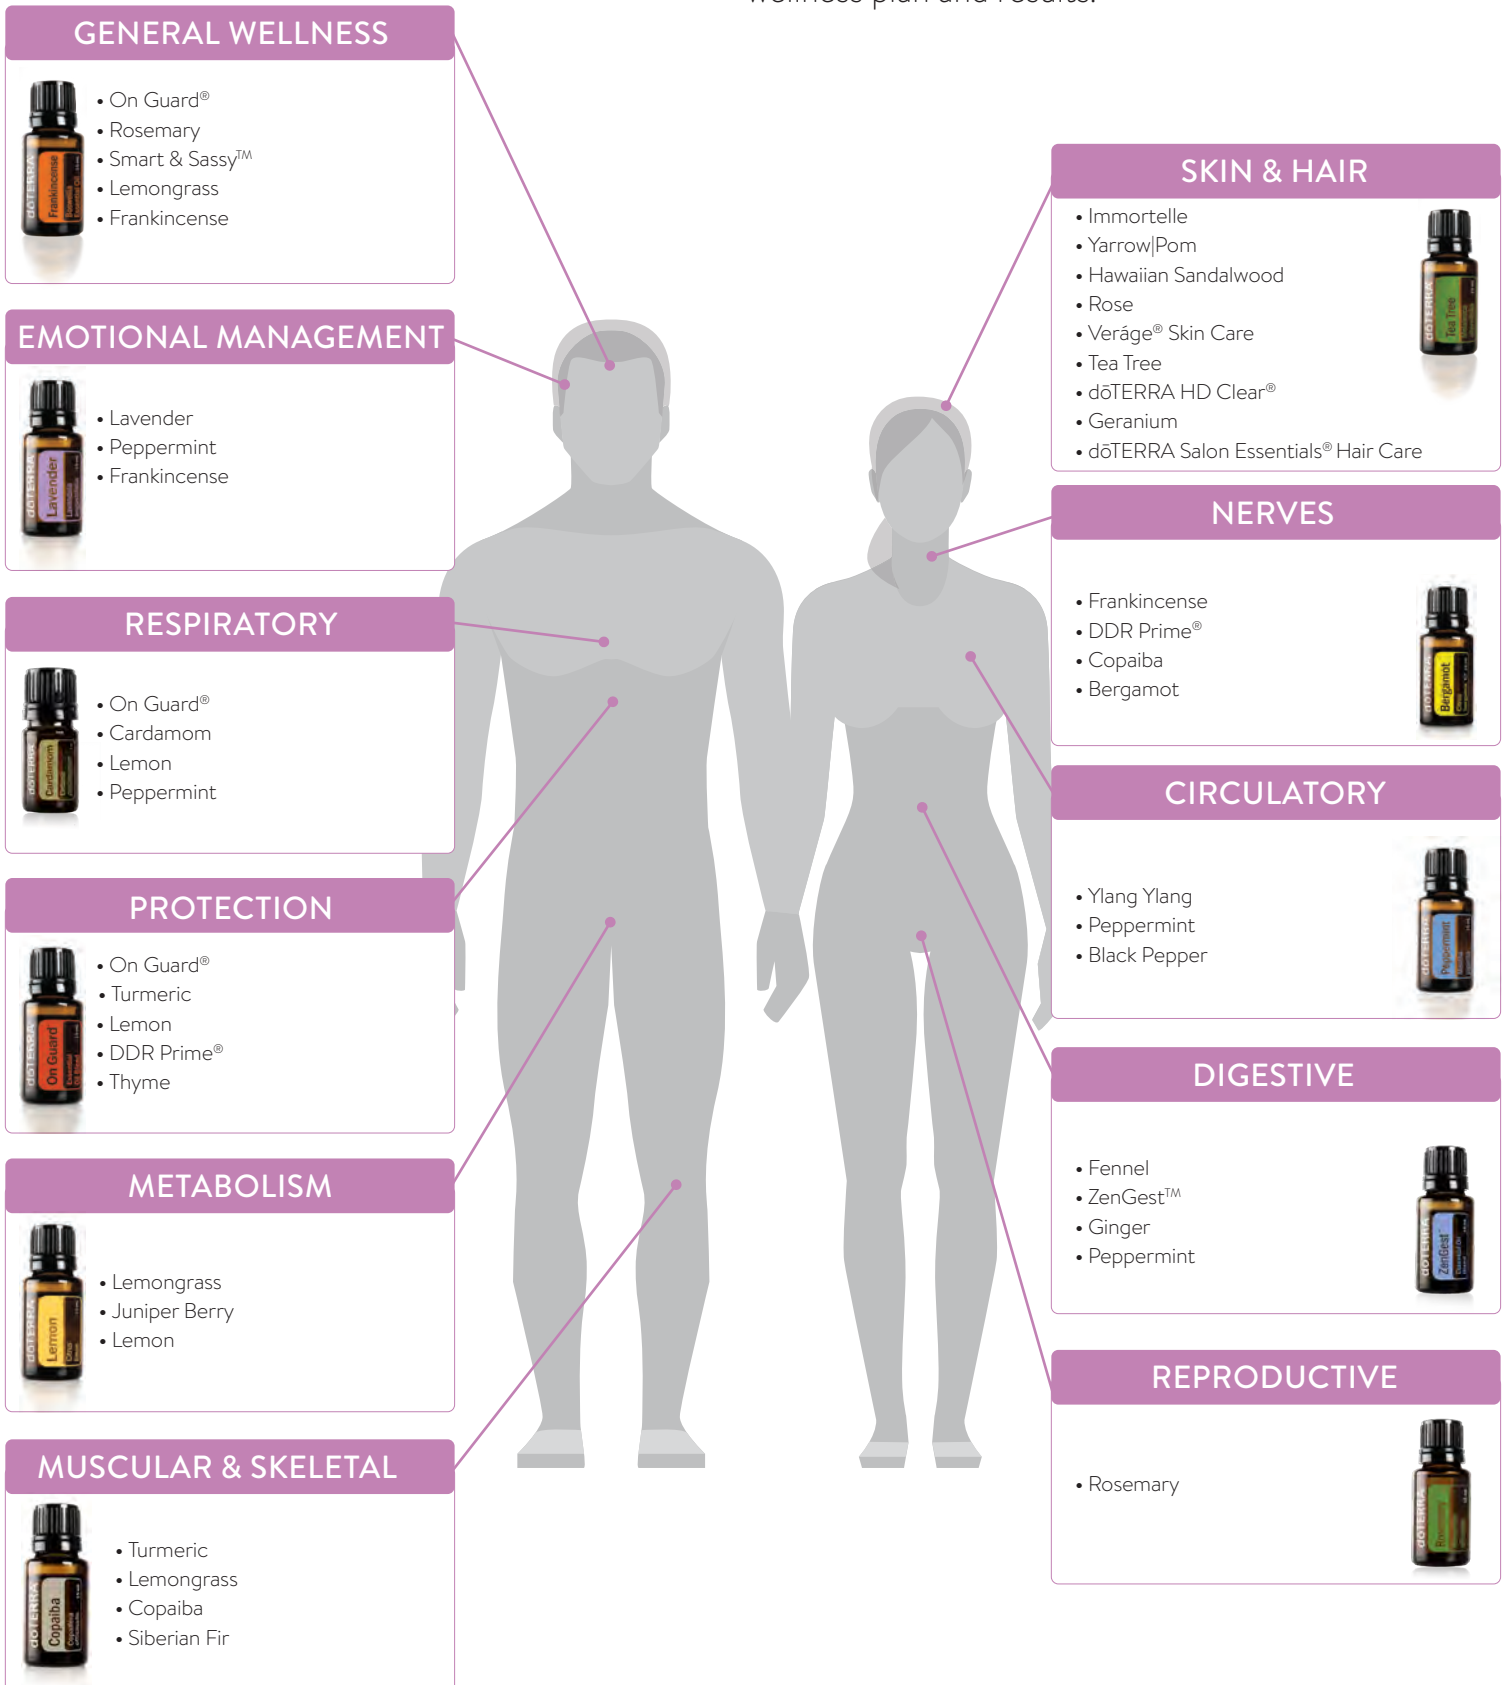

Targeted Support

Determine your wellness needs to enhance your daily wellness plan and results.