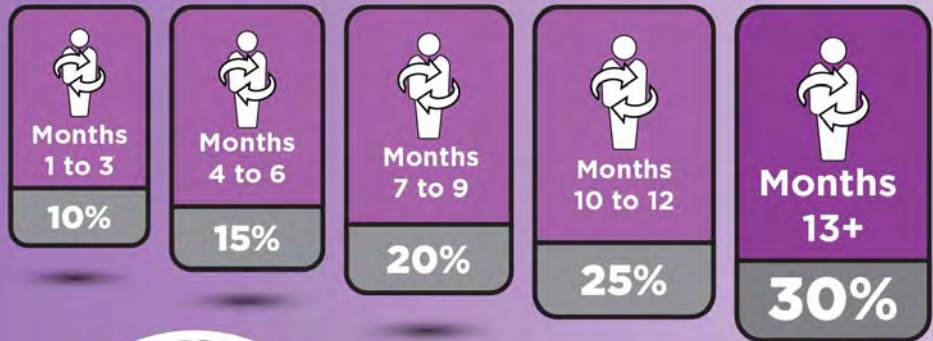

LOYALTY REWARDS

★ PROGRAM ★

- ✓ Earn up to 30% in free product points
- ✓ Free product of the month
- ✓ Receive a surprise gift* on your birthday month

* Terms & conditions apply.

Earn up to 30% in free product points:

You can earn from 10% up to 30% back on your LRP orders. The longer you participate in the program, the larger percentage you get back on your purchases.

BENEFITS OF LRP

Free product of the month:

Receive one free product monthly whenever you purchase at least 125PV in a single order on LRP between the first and fifteenth of the month. The free product of the month changes each month and can be earned only once a month.