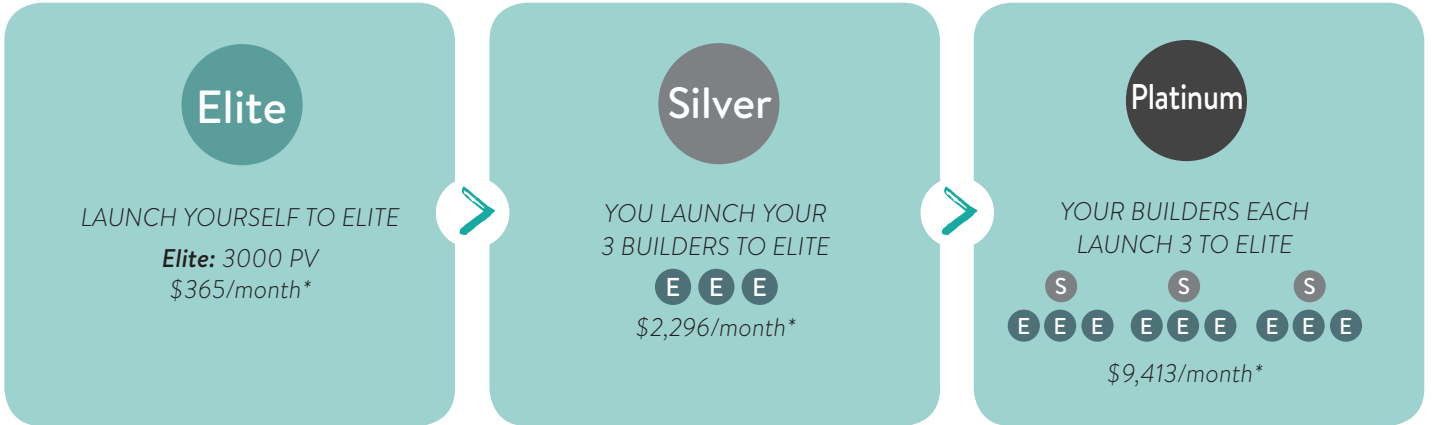

SIMPLE STEPS TO SUCCESS

E

ENROLL

- Enroll Successfully (pg. 11)
- Lifestyle Overview (pg. 12)

S

SUPPORT

- New Member Follow-up (pg. 13)
- Placement Strategy (pg. 14)
- Find Your Builders (pg. 15)