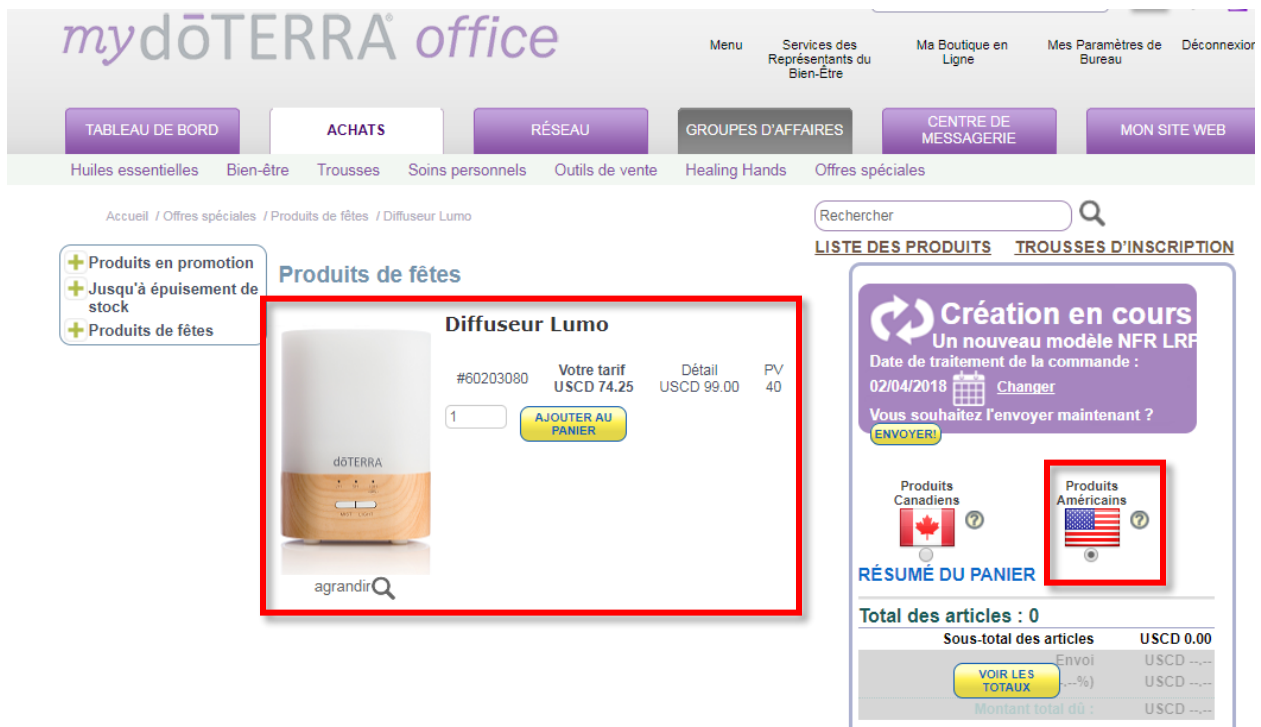

Tous les produits US seront indiqués en dollars US.